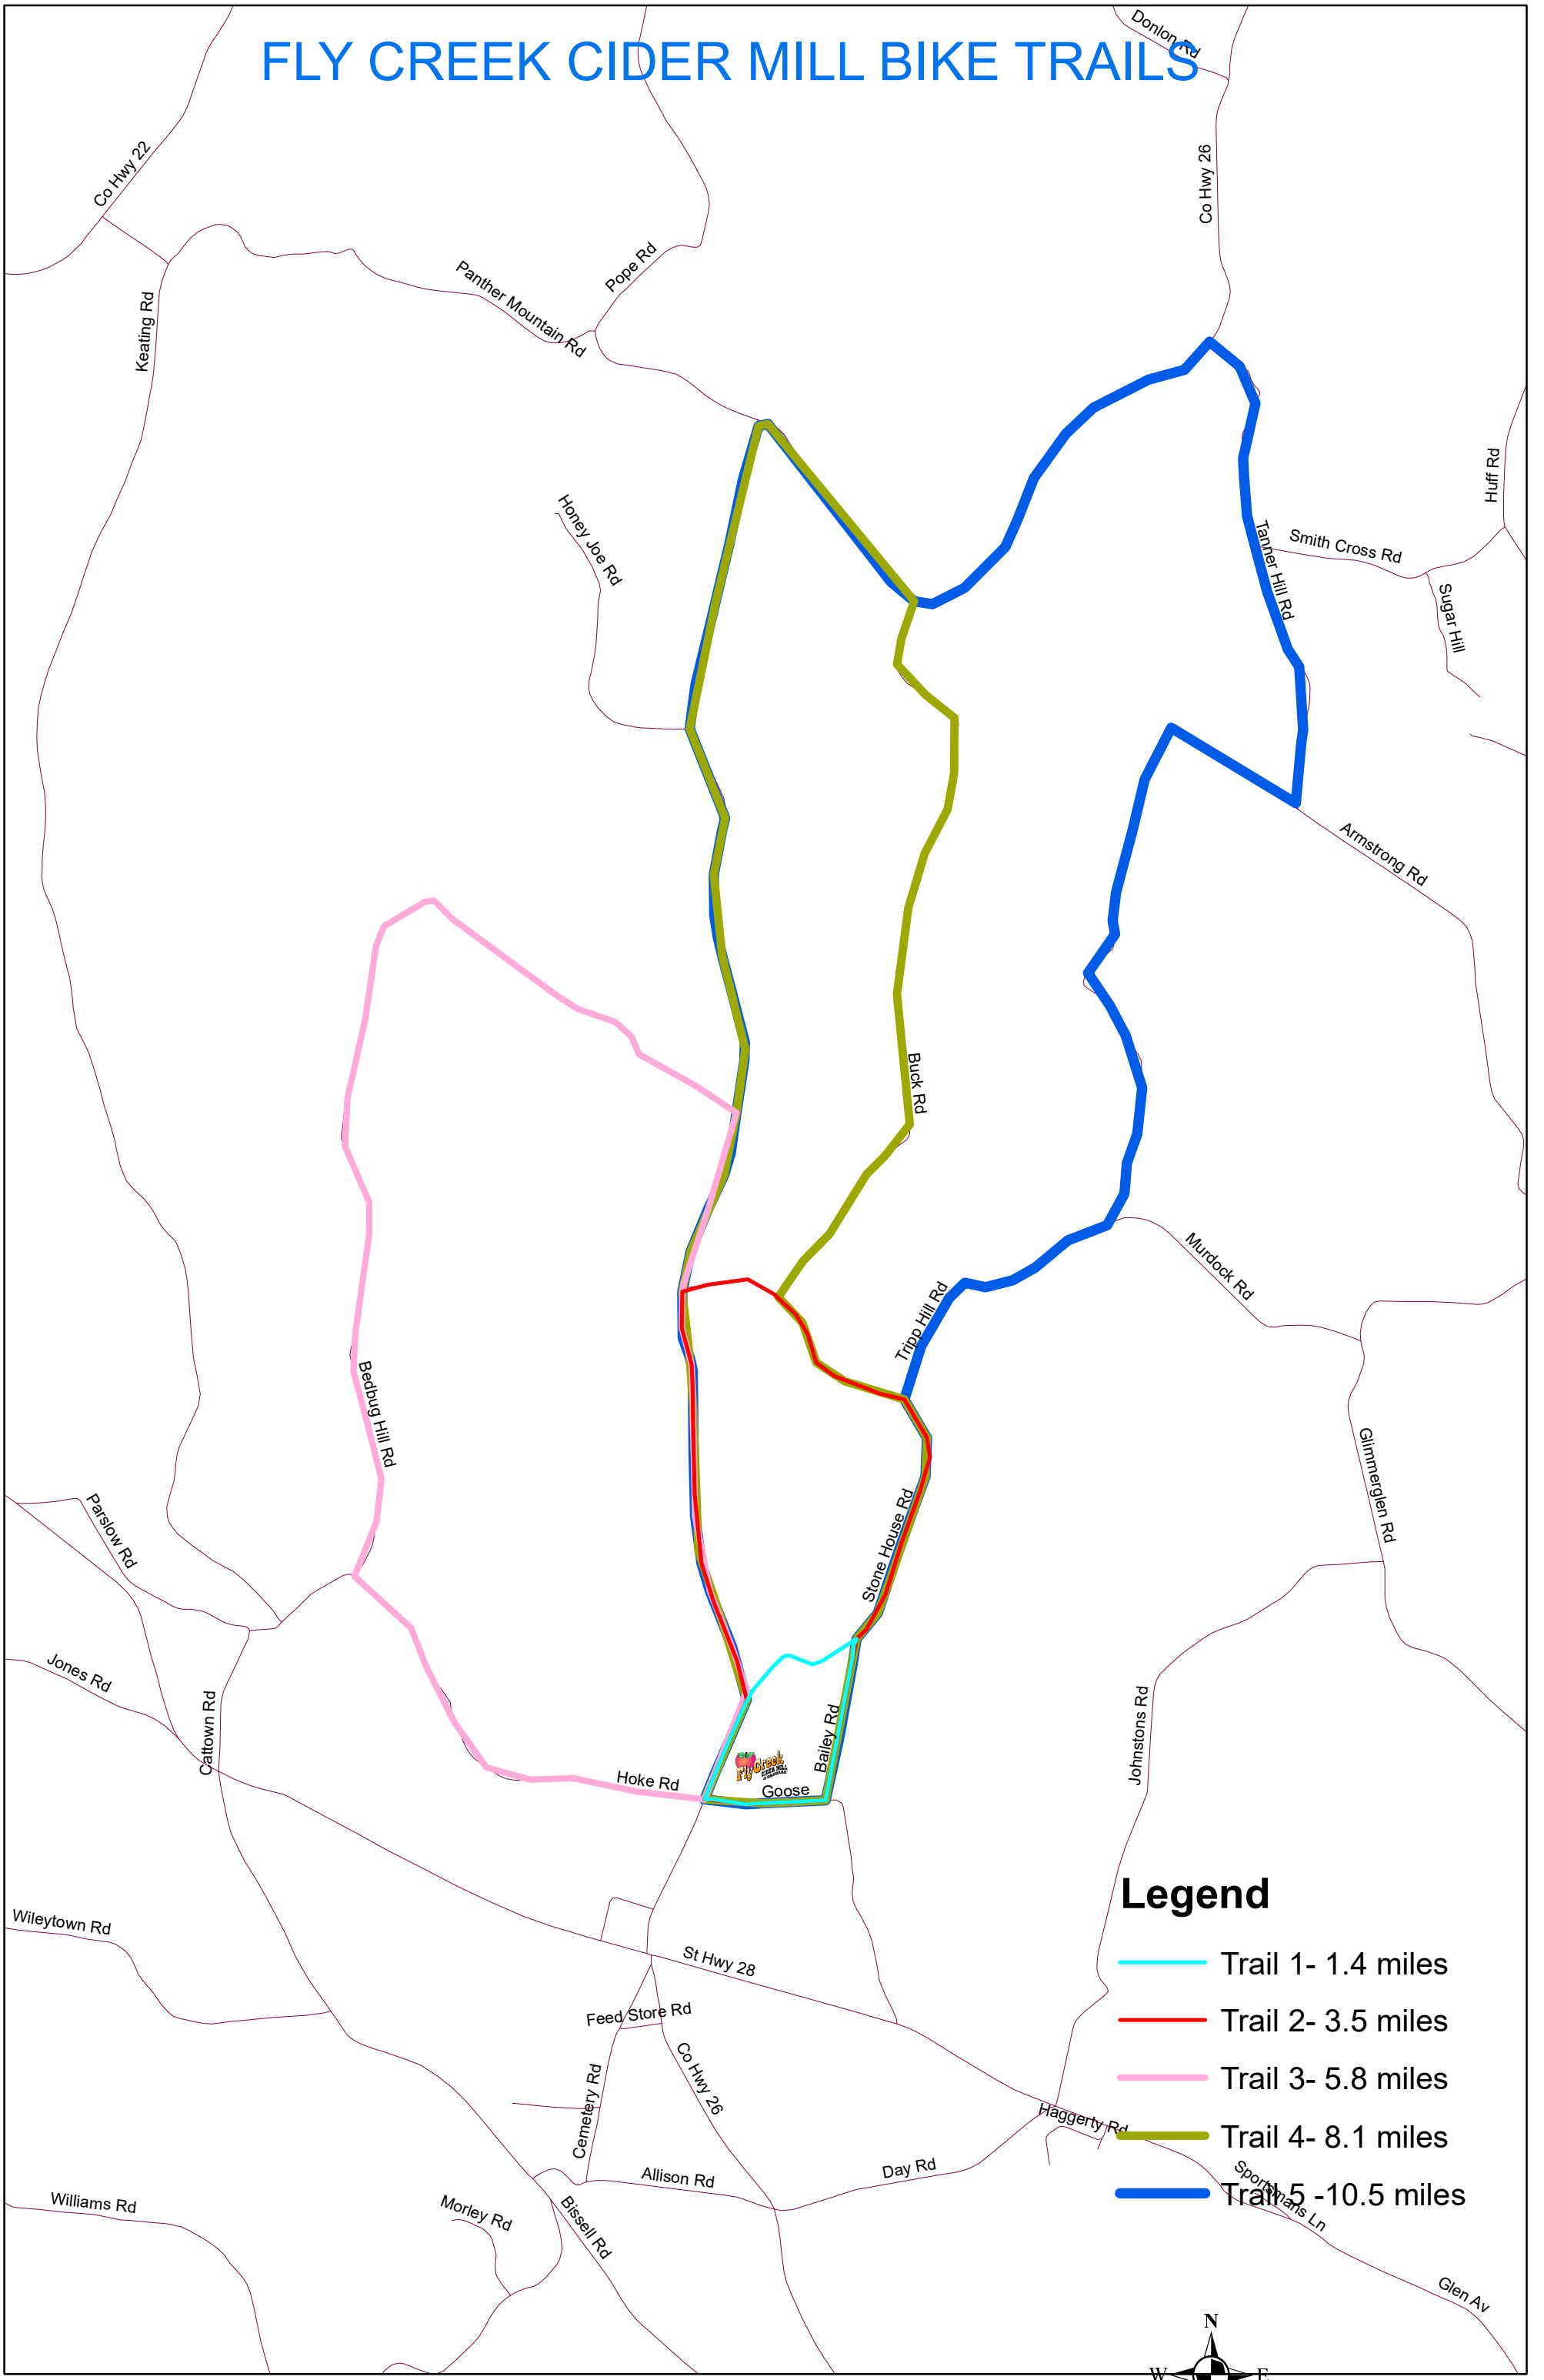

FLY CREEK CIDER MILL BIKE TRAILS

Legend

-  Trail 1- 1.4 miles
-  Trail 2- 3.5 miles
-  Trail 3- 5.8 miles
-  Trail 4- 8.1 miles
-  Trail 5 -10.5 miles

3,400 1,700 0 3,400 Feet